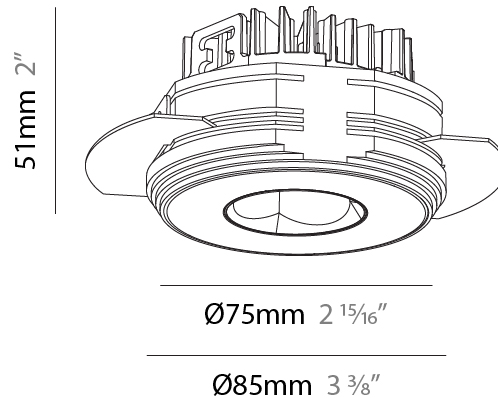

PHYSICAL

Shape: Round
Diameter (mm): 75
Diameter (in): 2 15/16
Height (mm): 51
Height (in): 2
Ceiling Thickness (mm): 10 / 12.5 / 15 / 25
Ceiling Thickness (in): 3/8 or 1/2 or 9/16 or 1
Min. Recessing Depth (mm): 60
Min. Recessing Depth (in): 2 3/8
Light Distribution: Direct
Diffuser: Lens Pack - Spread Lens / Linear Spread Lens / Honeycomb Louver
Fixture Finish: SSR / BKV / CWI / CRY / HAB / UFT / ITA / RUA / FTG / MYG / LOD / PUS / FRO / FUP / KIA / POP / BLS / SPG / MEY / GOH / GUM / CHC / COM / ABZ / JAG / OBR / MOS / ROR
Fixture Material: Aluminum Die Cast
Cut-out Measurements: 68mm / 2 11/16" Diameter

ELECTRICAL

Lamp Type: LED (Zhaga Standard)
Input Wattage (W): 15
Total Output Wattage (W): 13.6
Dimming: Tri-Mode (Non-Dimming and Phase Dimming (120Vac only) and 0-10V Dimming)
Driver Included: No
Driver Location: Recessed Housing
Driver Type: Constant Current - Universal
Driver Class: Class 2
Input Voltage (V): 120 - 277
Constant Current (MA): 350

LED

Color Temperature (°K): 2700 / 3000 / 3500 / 4000
Max. Delivered Lumen (lm): 1375 / 1462 / 1531 / 1545
Nominal Lumen (lm): 1566 / 1665 / 1743 / 1759
CRI: >90 CRI
Lamp Life (hrs): 50000

OPTICAL

Reflector°: 50
Adjustability: Fixed

RATINGS AND CERTIFICATIONS

Certified By: Certified for North American Standards
IP rating: IP20