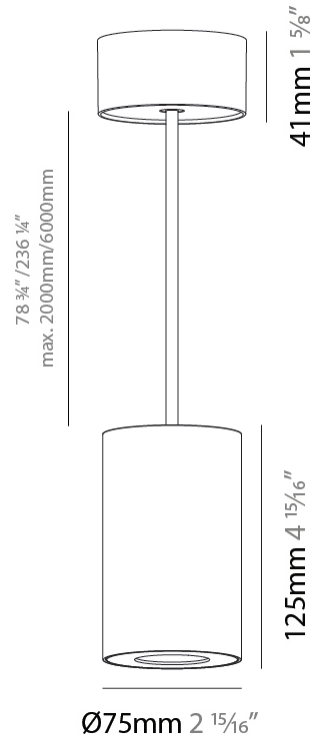

GENERAL

Series: Oiko Pro Round
Brand: Prolicht
Division: Architectural
Mounting Type: Suspension
Mounting Location: Ceiling
Subcategory: Pendant

PHYSICAL

Shape: Cylinder
Diameter (mm): 75
Diameter (in): 2 15/16
Height (mm): 125
Height (in): 4 15/16
Light Distribution: Direct
Weight (kg): 0.81
Fixture Finish: SSR / BKV / CWI / CRY / HAB / UFT / ITA / RUA / FTG / MYG / LOD / PUS / FRO / FUP / KIA / POP / BLS / SPG / MEY / GOH / GUM / CHC / COM / ABZ / JAG / OBR / MOS / ROR
Fixture Material: Metal
Cable Details: 2,000mm / 6,000mm Cable - Options : Transparent, Black, White, Red, Orange

ELECTRICAL

Lamp Type: LED (Zhaga Standard)
Input Wattage (W): 13.7
Dimming: Tri-Mode (Non-Dimming and Phase Dimming (120Vac only) and 0-10V Dimming)
Driver Included: No
Driver Location: Remote
Driver Type: Constant Current - Universal
Driver Class: Class 2
Input Voltage (V): 120 - 277
Constant Current (MA): 350

LED

Color Temperature (°K): 2700 / 3000 / 3500 / 4000
Max. Delivered Lumen (lm): 954 / 1028 / 1088 / 1091
Nominal Lumen (lm): 1246 / 1342 / 1396 / 1424
CRI: >90 CRI
Lamp Life (hrs): 50000

OPTICAL

Reflector°: 14
Adjustability: Fixed

RATINGS AND CERTIFICATIONS

Certified By: Certified for North American Standards
IP rating: IP20