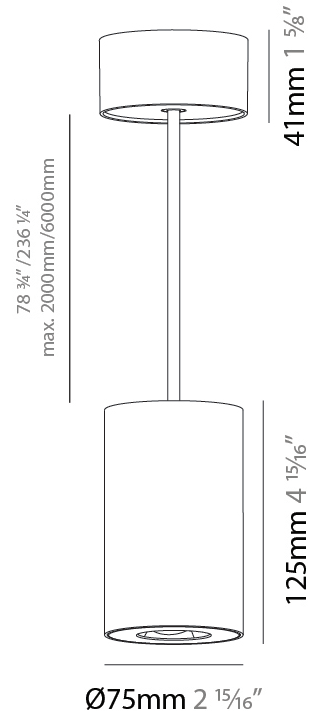

GENERAL

Series: Oiko Pro Round
Brand: Prolicht
Division: Architectural
Mounting Type: Suspension
Mounting Location: Ceiling
Subcategory: Pendant

PHYSICAL

Shape: Cylinder
Diameter (mm): 75
Diameter (in): 2 ¹⁵/₁₆
Height (mm): 125
Height (in): 4 ¹⁵/₁₆
Light Distribution: Direct
Weight (kg): 0.769
Fixture Finish: SSR / BKV / CWI / CRY / HAB / UFT / ITA / RUA / FTG / MYG / LOD / PUS / FRO / FUP / KIA / POP / BLS / SPG / MEY / GOH / GUM / CHC / COM / ABZ / JAG / OBR / MOS / ROR
Fixture Material: Metal
Cable Details: 2,000mm / 6,000mm Cable - Options : Transparent, Black, White, Red, Orange

ELECTRICAL

Lamp Type: LED (Zhaga Standard)
Input Wattage (W): 12.9
Dimming: Tri-Mode (Non-Dimming and Phase Dimming (120Vac only) and 0-10V Dimming)
Driver Included: No
Driver Location: Remote
Driver Type: Constant Current - Universal
Driver Class: Class 2
Input Voltage (V): 120 - 277
Constant Current (MA): 350

LED

Color Temperature (°K): 2700 / 3000 / 3500 / 4000
Max. Delivered Lumen (lm): 1218 / 1214 / 1272 / 1283
Nominal Lumen (lm): 1473 / 1468 / 1538 / 1552
CRI: >90 CRI
Lamp Life (hrs): 50000

OPTICAL

Reflector°: 34
Adjustability: Fixed

RATINGS AND CERTIFICATIONS

Certified By: Certified for North American Standards
IP rating: IP20

PROJECT
TYPE
SPECIFIER
QUANTITY
DATE