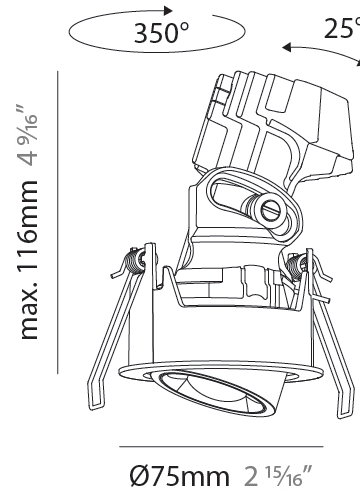

GENERAL

Series: Oiko Pro Round
Subseries: Oiko Pro Round Adjustable
Brand: Prolicht
Division: Architectural
Mounting Type: Recessed
Mounting Location: Ceiling
Subcategory: Downlight

PHYSICAL

Shape: Round
Diameter (mm): 75
Diameter (in): 2 15/16
Height (mm): 112
Height (in): 4 7/16
Ceiling Thickness (mm): 1 - 25
Ceiling Thickness (in): 1/16 - 1 3/16
Min. Recessing Depth (mm): 120
Min. Recessing Depth (in): 4 3/4
Light Distribution: Direct
Weight (kg): 0.276
Fixture Finish: SSR / BKV / CWI / CRY / HAB / UFT / ITA / RUA / FTG / MYG / LOD / PUS / FRO / FUP / KIA / POP / BLS / SPG / MEY / GOH / GUM / CHC / COM / ABZ / JAG / OBR / MOS / ROR
Fixture Material: Aluminum Die Cast
Cut-out Measurements: D. 86mm / 3 3/8"

ELECTRICAL

Lamp Type: LED (Zhaga Standard)
Input Wattage (W): 16
Total Output Wattage (W): 14.6
Dimming: Tri-Mode (Non-Dimming and Phase Dimming (120Vac only) and 0-10V Dimming)
Driver Included: No
Driver Location: Recessed Housing
Driver Type: Constant Current - Universal
Driver Class: Class 2
Input Voltage (V): 120 - 277
Constant Current (MA): 350

LED

Number of LEDs: 1
Color Temperature (°K): 2700 / 3000 / 3500 / 4000
Max. Delivered Lumen (lm): 1067 / 1150 / 1217 / 1220
Nominal Lumen (lm): 1393 / 1501 / 1589 / 1592
CRI: >90 CRI
Lamp Life (hrs): 50000

OPTICAL

Reflector°: 14
Adjustability: Rotational 350° / Tilt 25°

RATINGS AND CERTIFICATIONS

Certified By: Certified for North American Standards
IP rating: IP20